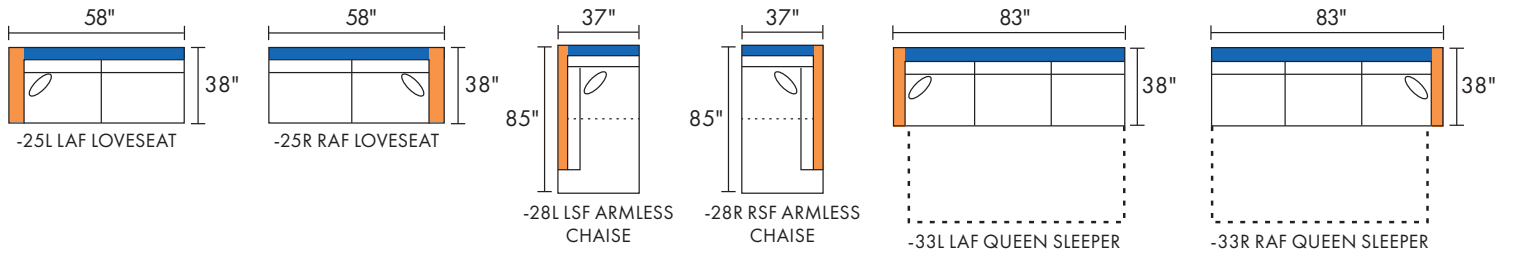

413 Zephyr Special Order Options

STOCK: Body fabric = Heavenly Mocha / Pillow = Pirelli Asphalt / Accent Chair = Meatball Ivory / Leather Ottoman = Kipling Metallic Onyx

When building a custom sectional please note that backs must align with other backs (both blue), you cannot align backs with arms (orange).

ZEPHYR-SO COLLECTION | DIMENSIONS ARE APPROXIMATE | LAST REVISED 8/30/21