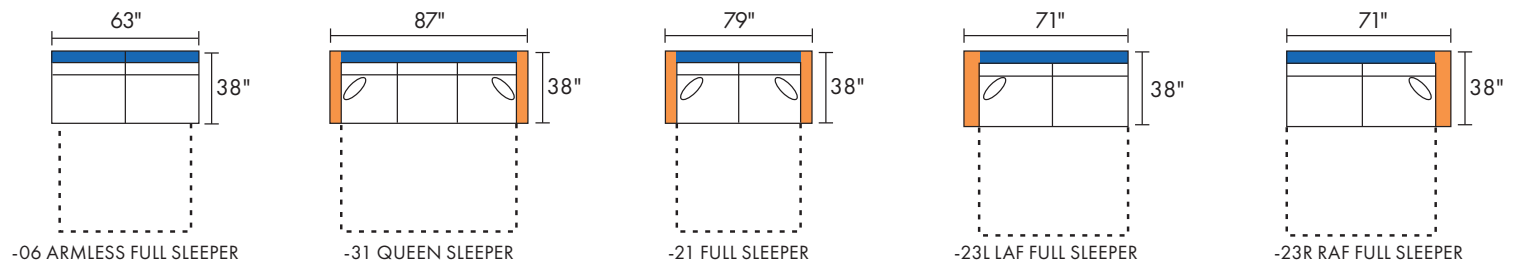

413 Zephyr Special Order Options

STOCK: Body fabric = Heavenly Mocha / Pillow = Pirelli Asphalt / Accent Chair = Meatball Ivory / Leather Ottoman = Kipling Metallic Onyx

When building a custom sectional please note that backs must align with other backs (both blue), you cannot align backs with arms (orange).

ZEPHYR-SO COLLECTION | DIMENSIONS ARE APPROXIMATE | LAST REVISED 8/30/21