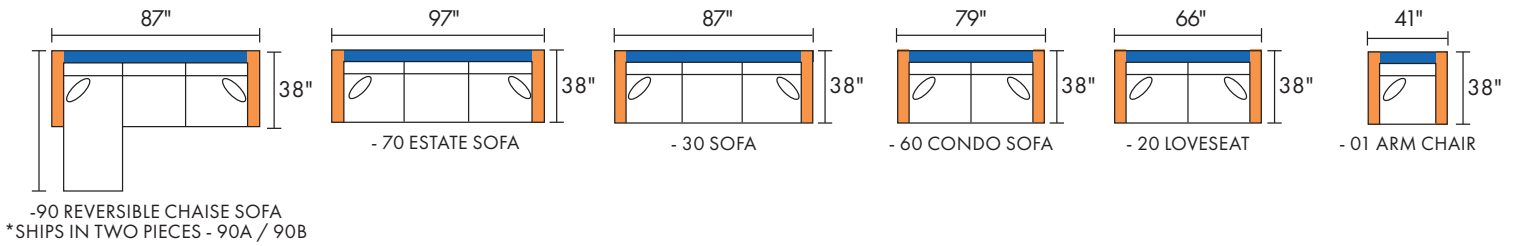

413 Zephyr Special Order Options

STOCK: Body fabric = Heavenly Mocha / Pillow = Pirelli Asphalt / Accent Chair = Meatball Ivory / Leather Ottoman = Kipling Metallic Onyx

When building a custom sectional please note that backs must align with other backs (both blue), you cannot align backs with arms (orange).

ZEPHYR-SO COLLECTION | DIMENSIONS ARE APPROXIMATE | LAST REVISED 8/30/21