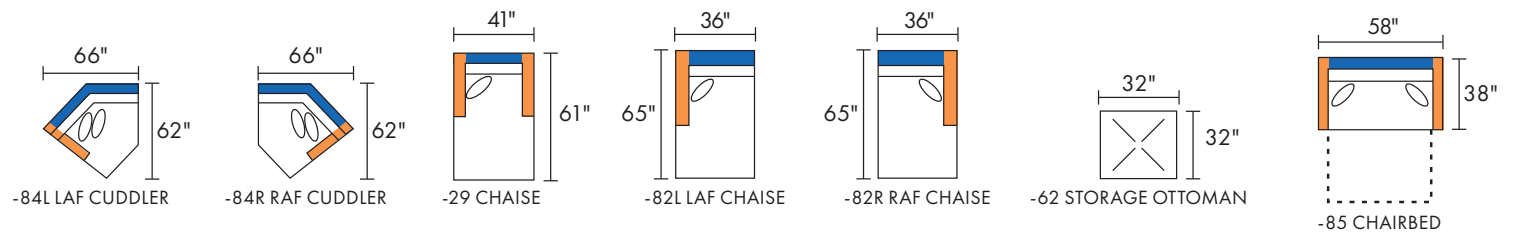

413 Zephyr Special Order Options

STOCK: Body fabric = Heavenly Mocha / Pillow = Pirelli Asphalt / Accent Chair = Meatball Ivory / Leather Ottoman = Kipling Metallic Onyx

When building a custom sectional please note that backs must align with other backs (both blue), you cannot align backs with arms (orange).

ZEPHYR-SO COLLECTION | DIMENSIONS ARE APPROXIMATE | LAST REVISED 8/30/21