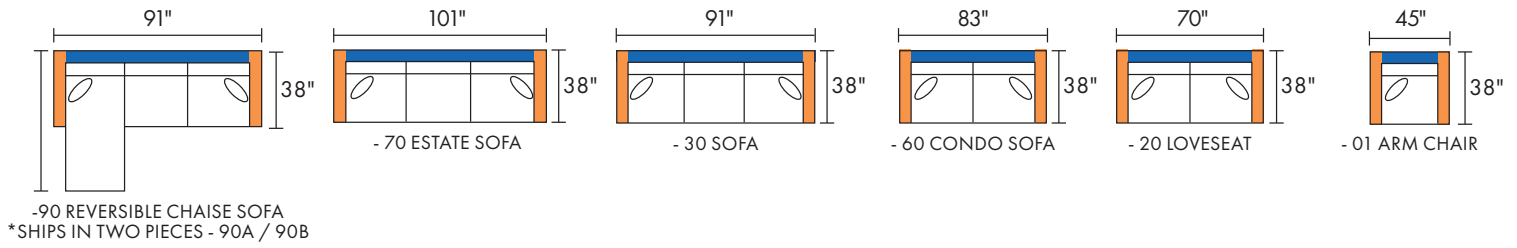

401 Whitney Special Order Options

STOCKED IN: Body fabric = Tech Granite / Accent pillow fabric = Groundwork Indigo / Ottoman = Gypsy Slate

When building a custom sectional please note that backs must align with other backs (both blue), you cannot align backs with arms (orange).

WHITNEY-SO COLLECTION | DIMENSIONS ARE APPROXIMATE | LAST REVISED 8/30/21