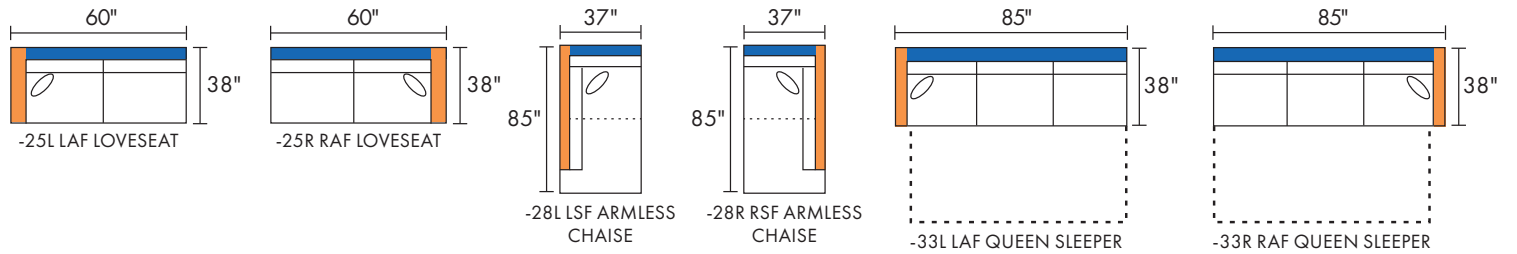

401 Whitney Special Order Options

STOCKED IN: Body fabric = Tech Granite / Accent pillow fabric = Groundwork Indigo / Ottoman = Gypsy Slate

When building a custom sectional please note that backs must align with other backs (both blue), you cannot align backs with arms (orange).

WHITNEY-SO COLLECTION | DIMENSIONS ARE APPROXIMATE | LAST REVISED 8/30/21