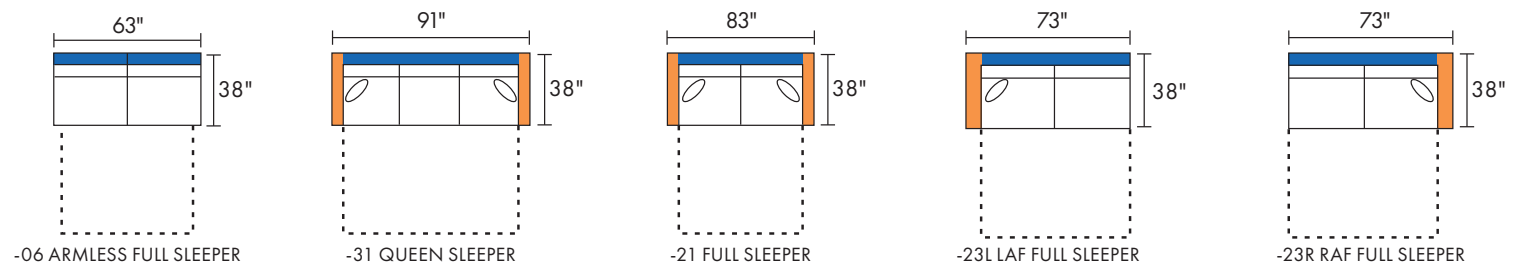

401 Whitney Special Order Options

STOCKED IN: Body fabric = Tech Granite / Accent pillow fabric = Groundwork Indigo / Ottoman = Gypsy Slate

When building a custom sectional please note that backs must align with other backs (both blue), you cannot align backs with arms (orange).

WHITNEY-SO COLLECTION | DIMENSIONS ARE APPROXIMATE | LAST REVISED 8/30/21