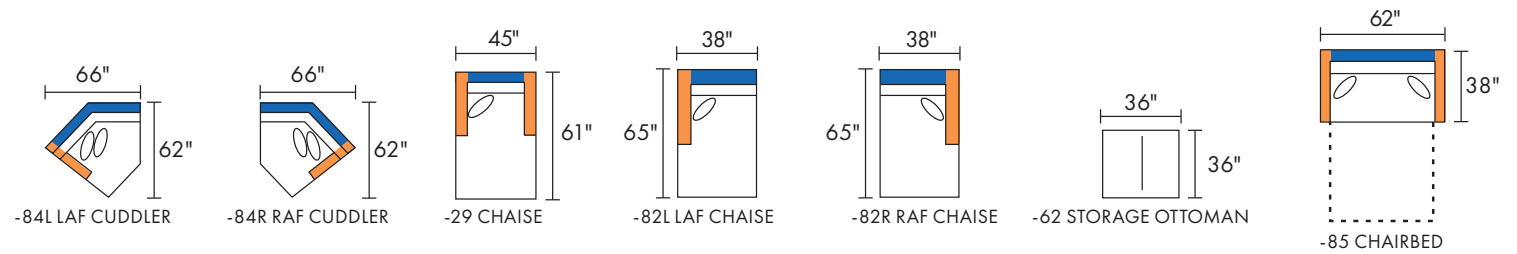

401 Whitney Special Order Options

STOCKED IN: Body fabric = Tech Granite / Accent pillow fabric = Groundwork Indigo / Ottoman = Gypsy Slate

When building a custom sectional please note that backs must align with other backs (both blue), you cannot align backs with arms (orange).

WHITNEY-SO COLLECTION | DIMENSIONS ARE APPROXIMATE | LAST REVISED 8/30/21