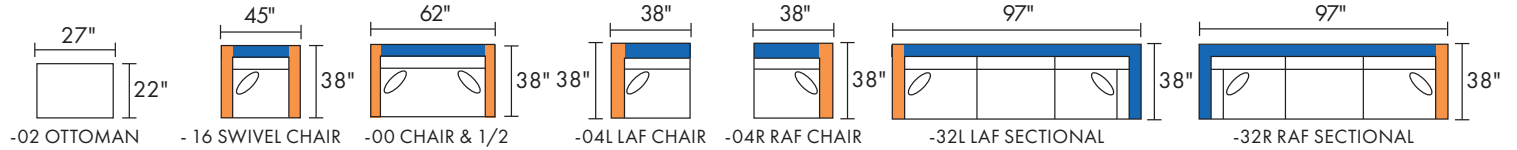

401 Whitney Special Order Options

STOCKED IN: Body fabric = Tech Granite / Accent pillow fabric = Groundwork Indigo / Ottoman = Gypsy Slate

When building a custom sectional please note that backs must align with other backs (both blue), you cannot align backs with arms (orange).

WHITNEY-SO COLLECTION | DIMENSIONS ARE APPROXIMATE | LAST REVISED 8/30/21