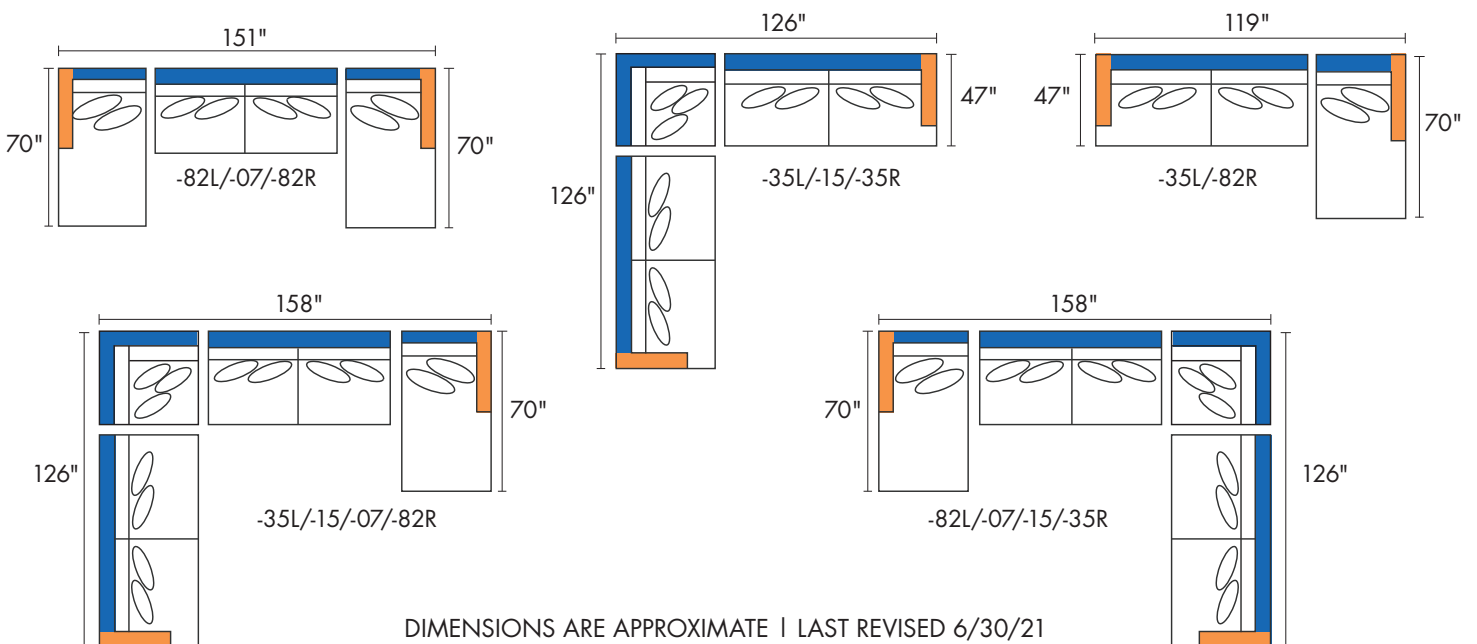

24682R - RAF CHAISE

24604 - LAF CHAIR

24604 - RAF CHAIR

24602 - OTTOMAN

24635L - LAF SOFA

24635R - RAF SOFA

24629 - CHAISE

STOCKED IN: Body fabric = Ciao Mercury / Geometric pillow fabric = Keebler Vapor / Cream pillow fabric = Rizzo Almond
 When building a custom sectional please note that backs must align with other backs (both blue), you cannot align backs with arms (orange).

Example Configurations

DIMENSIONS ARE APPROXIMATE | LAST REVISED 6/30/21