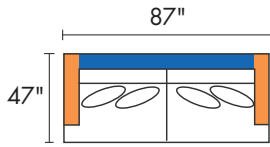

246 Rizzo Special Order Options

24630 - SOFA

24620 - LOVESEAT

24601 - ARM CHAIR

24615 - CORNER UNIT

24610 - ARMLESS CHAIR

24607 - ARMLESS CONDO SOFA

24682L - LAF CHAISE

Example Configurations

DIMENSIONS ARE APPROXIMATE | LAST REVISED 6/30/21