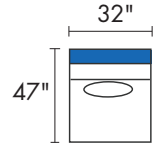

246 Rizzo Special Order Options

24630 - SOFA

24620 - LOVESEAT

24601 - ARM CHAIR

24615 - CORNER UNIT

24610 - ARMLESS CHAIR

24607 - ARMLESS CONDO SOFA

24682L - LAF CHAISE

Example Configurations

DIMENSIONS ARE APPROXIMATE | LAST REVISED 6/30/21