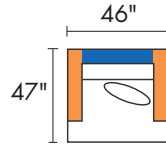

246 Rizzo Special Order Options

24630 - SOFA

24620 - LOVESEAT

24601 - ARM CHAIR

24615 - CORNER UNIT

24610 - ARMLESS CHAIR

24607 - ARMLESS CONDO SOFA

24682L - LAF CHAISE

Example Configurations

DIMENSIONS ARE APPROXIMATE | LAST REVISED 6/30/21