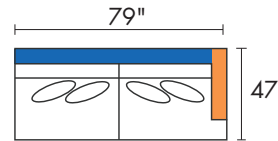

24682R - RAF CHAISE

24604 - LAF CHAIR

24604 - RAF CHAIR

24602 - OTTOMAN

24635L - LAF SOFA

24635R - RAF SOFA

24629 - CHAISE

STOCKED IN: Body fabric = Ciao Mercury / Geometric pillow fabric = Keebler Vapor / Cream pillow fabric = Rizzo Almond
 When building a custom sectional please note that backs must align with other backs (both blue), you cannot align backs with arms (orange).

Example Configurations

DIMENSIONS ARE APPROXIMATE | LAST REVISED 6/30/21