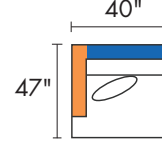

24604 - LAF CHAIR