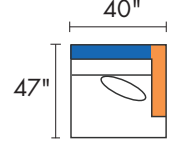

24604 - RAF CHAIR