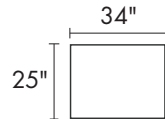

24602 - OTTOMAN