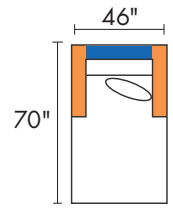

24682R - RAF CHAISE

24604 - LAF CHAIR

24604 - RAF CHAIR

24602 - OTTOMAN

24635L - LAF SOFA

24635R - RAF SOFA

24629 - CHAISE

STOCKED IN: Body fabric = Ciao Mercury / Geometric pillow fabric = Keebler Vapor / Cream pillow fabric = Rizzo Almond
 When building a custom sectional please note that backs must align with other backs (both blue), you cannot align backs with arms (orange).

Example Configurations

DIMENSIONS ARE APPROXIMATE | LAST REVISED 6/30/21