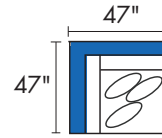

246 Rizzo Special Order Options

24630 - SOFA

24620 - LOVESEAT

24601 - ARM CHAIR

24615 - CORNER UNIT

24610 - ARMLESS CHAIR

24607 - ARMLESS CONDO SOFA

24682L - LAF CHAISE

Example Configurations

DIMENSIONS ARE APPROXIMATE | LAST REVISED 6/30/21