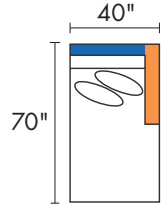

246 Rizzo Special Order Options

24630 - SOFA

24620 - LOVESEAT

24601 - ARM CHAIR

24615 - CORNER UNIT

24610 - ARMLESS CHAIR

24607 - ARMLESS CONDO SOFA

24682L - LAF CHAISE

Example Configurations

DIMENSIONS ARE APPROXIMATE | LAST REVISED 6/30/21