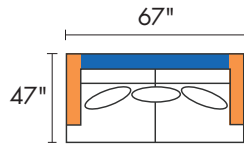

246 Rizzo Special Order Options

24630 - SOFA

24620 - LOVESEAT

24601 - ARM CHAIR

24615 - CORNER UNIT

24610 - ARMLESS CHAIR

24607 - ARMLESS CONDO SOFA

24682L - LAF CHAISE

Example Configurations

DIMENSIONS ARE APPROXIMATE | LAST REVISED 6/30/21