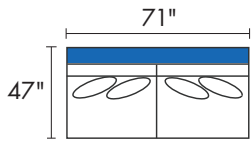

246 Rizzo Special Order Options

24630 - SOFA

24620 - LOVESEAT

24601 - ARM CHAIR

24615 - CORNER UNIT

24610 - ARMLESS CHAIR

24607 - ARMLESS CONDO SOFA

24682L - LAF CHAISE

Example Configurations

DIMENSIONS ARE APPROXIMATE | LAST REVISED 6/30/21