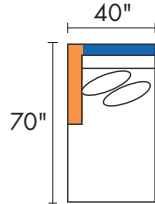

246 Rizzo Special Order Options

24630 - SOFA

24620 - LOVESEAT

24601 - ARM CHAIR

24615 - CORNER UNIT

24610 - ARMLESS CHAIR

24607 - ARMLESS CONDO SOFA

24682L - LAF CHAISE

Example Configurations

DIMENSIONS ARE APPROXIMATE | LAST REVISED 6/30/21