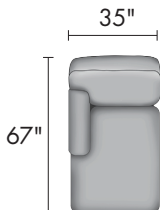

- 736-89 PressBack LAF Chaise
- 736-69P Power Headrest LAF Chaise