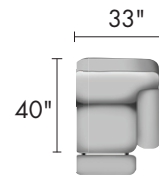

736-80 Armless Chair

- 736-08 Manual RAF Recliner
- 736-08P Power RAF Recliner
- 736-06P Power/Power RAF Recliner
- 736-06PNL Power/Power + NextLevel RAF Recliner
- 736-06-95P Power/Power RAF Recliner w/SoCozi
- 736-06-95PNL Power/Power RAF Recliner w/SoCozi+NextLevel