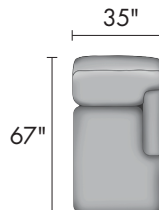

- 736-79 PressBack RAF Chaise
- 736-59P Power Headrest RAF Chaise