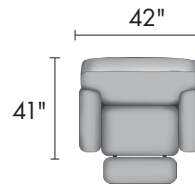

- 1736 Manual Rocker Recliner
- 1736S Swivel Rocker Recliner
- 1736P Power Rocker Recliner
- 2736 Manual Wallhugger (WH) Recliner
- 2736P Power Wallhugger Recliner
- 5736P Power/Power Rocker Recliner
- 5736-95P Power/Power Rocker Recliner w/SoCozi
- 6736P Power/Power WH Recliner
- 6736PNL Power/Power + NextLevel WH Recliner
- 6736-95P Power/Power WH Recliner w/SoCozi
- 6736-95PNL Power/Power WH Recliner w/SoCozi+Next Level