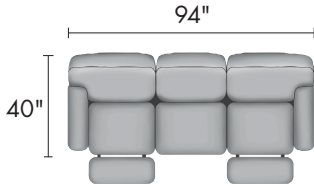

736 Harley Special Order Options

- 736-31 Manual Reclining Sofa
- 736-31P Power Reclining Sofa
- 736-61P Power/Power Reclining Sofa
- 736-61PNL Power/Power + NextLevel Sofa
- 736-61-95P Power/Power Sofa with SoCozi
- 736-61-95PNL Power/Power Sofa with SoCozi+NextLevel