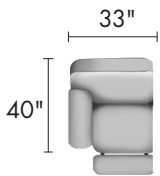

- 736-07 Manual LAF Recliner
- 736-07P Power LAF Recliner
- 736-05P Power/Power LAF Recliner
- 736-05PNL Power/Power + NextLevel LAF Recliner
- 736-05-95P Power/Power LAF Recliner w/SoCozi
- 736-05-95PNL Power/Power LAF Recliner w/SoCozi+NextLevel