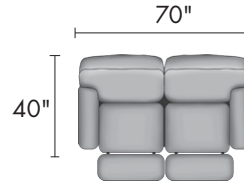

- 736-21 Manual Reclining Loveseat
- 736-21P Power Reclining Loveseat
- 736-51P Power/Power Reclining Loveseat
- 736-51PNL Power/Power + NextLevel Loveseat
- 736-51-95P Power/Power Loveseat w/SoCozi
- 736-51-95PNL Power/Power Loveseat w/SoCozi+NextLevel