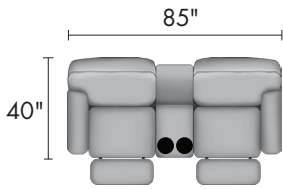

- 736-28 Manual Reclining Console Loveseat
- 736-28P Power Reclining Console Loveseat
- 736-28PWC Power Reclining Console Loveseat w/Charger
- 736-78P Power/Power Reclining Console Loveseat
- 736-78PWC Power/Power Reclining Console Loveseat w/Charger
- 736-78PNL Power/Power + NextLevel Console Loveseat
- 736-78PNLWC Power/Power + NextLevel Console Loveseat w/Charger
- 736-78-95P Power/Power Console Loveseat with SoCozi
- 736-78-95PWC Power/Power Con. Love. w/SoCozi w/Charger
- 736-78-95PNL Power/Power Con. Love. w/SoCozi+NextLevel
- 736-78-95PNL Power/Power Con. Love. w/SoCozi+NextLevel w/Charger