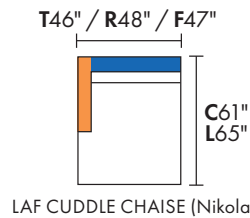

ARMLESS CHAIR

LAF CHAIR

RAF CHAIR

CUDDLE CHAIR

LAF CUDDLE CHAIR

RAF CUDDLE CHAIR

CUDDLE CORNER (Neils)

LAF LOFT SOFA (Neils)

RAF LOFT SOFA (Nikola)

ARMLESS LOFT SOFA (Neils)

CORNER UNIT

LAF CHAISE

RAF CHAISE (Neils)

LAF CUDDLE CHAISE (Nikola)

RAF CUDDLE CHAISE

LSF BUMPER CHAISE

DESIGNLAB COLLECTION | DIMENSIONS ARE APPROXIMATE | LAST REVISED 6/30/21

JONATHAN  LOUIS