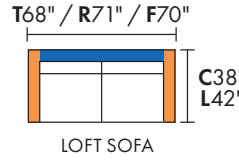

DesignLab Special Order Options

KELVIN STOCKED IN: Pluma-Plush Comfort, Lounge (42-inch) Depth, Track Arm, Tapered Leg, Zuri Natural
NEILS STOCKED IN: Gel-Plush Comfort, Lounge (42-inch) Depth, Slope Flare Arm, Tapered Leg, Marin Breeze
NIKOLA STOCKED IN: Pluma-Plush Comfort, Classic (38-inch) Depth, Roll Arm, Metal Leg, Spectra Hot Stone
NOVA STOCKED IN: Gel-Plush Comfort, Classic (38-inch) Depth, Flare Arm, Cone Leg, Napa Navy

When building a custom sectional please note that backs must align with other backs (both blue), you cannot align backs with arms (orange).

LOFT SOFA

C = Classic Depth | L = Lounge Depth | T = Track Arm | R = Roll Arm | F = Flare Arm
Legs available in Tapered (Walnut, Natural or Carbon), Cone (Walnut, Natural, Carbon),
or Metal (Nickel, Brass or Carbon)

DESIGNLAB COLLECTION | DIMENSIONS ARE APPROXIMATE | LAST REVISED 6/30/21

JONATHAN LOUIS