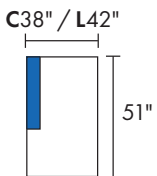

RAF LOFT SOFA (Nikola)

ARMLESS LOFT SOFA (Neils)

CORNER UNIT

LAF CHAISE

RAF CHAISE (Neils)

LAF CUDDLE CHAISE (Nikola)

RAF CUDDLE CHAISE

LSF BUMPER CHAISE

DESIGNLAB COLLECTION | DIMENSIONS ARE APPROXIMATE | LAST REVISED 6/30/21

JONATHAN  LOUIS