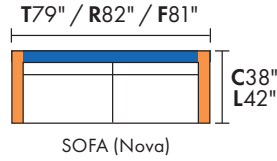

When building a custom sectional please note that backs must align with other backs (both blue), you cannot align backs with arms (orange).

SOFA PLUS (Kelvin)

SOFA (Nova)

LOFT SOFA

LOVESEAT

ARM CHAIR (Nova)