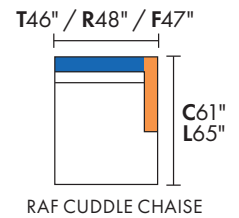

RAF LOFT SOFA (Nikola)

ARMLESS LOFT SOFA (Neils)

CORNER UNIT

LAF CHAISE

RAF CHAISE (Neils)

LAF CUDDLE CHAISE (Nikola)

RAF CUDDLE CHAISE

LSF BUMPER CHAISE

DESIGNLAB COLLECTION | DIMENSIONS ARE APPROXIMATE | LAST REVISED 6/30/21

JONATHAN  LOUIS