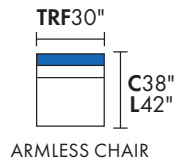

When building a custom sectional please note that backs must align with other backs (both blue), you cannot align backs with arms (orange).

SOFA PLUS (Kelvin)

SOFA (Nova)

LOFT SOFA

LOVESEAT

ARM CHAIR (Nova)

ARMLESS CHAIR

LAF CHAIR

RAF CHAIR

CUDDLE CHAIR

LAF CUDDLE CHAIR

RAF CUDDLE CHAIR

CUDDLE CORNER (Neils)

LAF LOFT SOFA (Neils)