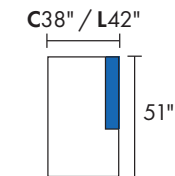

RAF LOFT SOFA (Nikola)

ARMLESS LOFT SOFA (Neils)

CORNER UNIT

LAF CHAISE

RAF CHAISE (Neils)

LAF CUDDLE CHAISE (Nikola)

RAF CUDDLE CHAISE

LSF BUMPER CHAISE

DESIGNLAB COLLECTION | DIMENSIONS ARE APPROXIMATE | LAST REVISED 6/30/21

JONATHAN  LOUIS