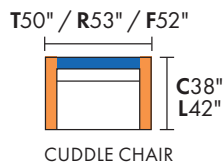

CUDDLE CHAIR