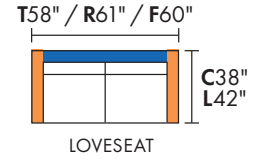

When building a custom sectional please note that backs must align with other backs (both blue), you cannot align backs with arms (orange).

SOFA PLUS (Kelvin)

SOFA (Nova)

LOFT SOFA

LOVESEAT

ARM CHAIR (Nova)