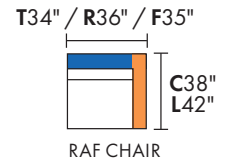

When building a custom sectional please note that backs must align with other backs (both blue), you cannot align backs with arms (orange).

SOFA PLUS (Kelvin)

SOFA (Nova)

LOFT SOFA

LOVESEAT

ARM CHAIR (Nova)

ARMLESS CHAIR

LAF CHAIR

RAF CHAIR

CUDDLE CHAIR

LAF CUDDLE CHAIR

RAF CUDDLE CHAIR

CUDDLE CORNER (Neils)

LAF LOFT SOFA (Neils)