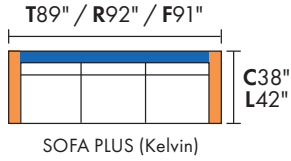

DesignLab Special Order Options

KELVIN STOCKED IN: Pluma-Plush Comfort, Lounge (42-inch) Depth, Track Arm, Tapered Leg, Zuri Natural
NEILS STOCKED IN: Gel-Plush Comfort, Lounge (42-inch) Depth, Slope Flare Arm, Tapered Leg, Marin Breeze
NIKOLA STOCKED IN: Pluma-Plush Comfort, Classic (38-inch) Depth, Roll Arm, Metal Leg, Spectra Hot Stone
NOVA STOCKED IN: Gel-Plush Comfort, Classic (38-inch) Depth, Flare Arm, Cone Leg, Napa Navy

When building a custom sectional please note that backs must align with other backs (both blue), you cannot align backs with arms (orange).

SOFA PLUS (Kelvin)