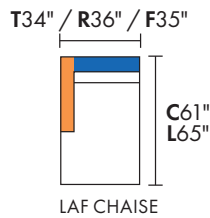

DesignLab Special Order Options

KELVIN STOCKED IN: Pluma-Plush Comfort, Lounge (42-inch) Depth, Track Arm, Tapered Leg, Zuri Natural
NEILS STOCKED IN: Gel-Plush Comfort, Lounge (42-inch) Depth, Slope Flare Arm, Tapered Leg, Marin Breeze
NIKOLA STOCKED IN: Pluma-Plush Comfort, Classic (38-inch) Depth, Roll Arm, Metal Leg, Spectra Hot Stone
NOVA STOCKED IN: Gel-Plush Comfort, Classic (38-inch) Depth, Flare Arm, Cone Leg, Napa Navy

When building a custom sectional please note that backs must align with other backs (both blue), you cannot align backs with arms (orange).

LAF CHAISE

C = Classic Depth | L = Lounge Depth | T = Track Arm | R = Roll Arm | F = Flare Arm
Legs available in Tapered (Walnut, Natural or Carbon), Cone (Walnut, Natural, Carbon),
or Metal (Nickel, Brass or Carbon)

DESIGNLAB COLLECTION | DIMENSIONS ARE APPROXIMATE | LAST REVISED 6/30/21

JONATHAN LOUIS