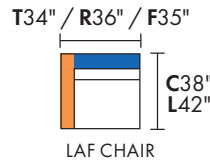

When building a custom sectional please note that backs must align with other backs (both blue), you cannot align backs with arms (orange).

SOFA PLUS (Kelvin)

SOFA (Nova)

LOFT SOFA

LOVESEAT

ARM CHAIR (Nova)

ARMLESS CHAIR

LAF CHAIR

RAF CHAIR

CUDDLE CHAIR

LAF CUDDLE CHAIR

RAF CUDDLE CHAIR

CUDDLE CORNER (Neils)

LAF LOFT SOFA (Neils)