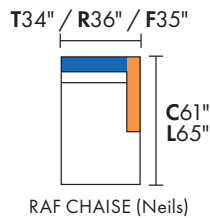

RAF LOFT SOFA (Nikola)

ARMLESS LOFT SOFA (Neils)

CORNER UNIT

LAF CHAISE

RAF CHAISE (Neils)

LAF CUDDLE CHAISE (Nikola)

RAF CUDDLE CHAISE

LSF BUMPER CHAISE

DESIGNLAB COLLECTION | DIMENSIONS ARE APPROXIMATE | LAST REVISED 6/30/21

JONATHAN  LOUIS