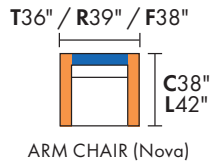

When building a custom sectional please note that backs must align with other backs (both blue), you cannot align backs with arms (orange).

SOFA PLUS (Kelvin)

SOFA (Nova)

LOFT SOFA

LOVESEAT

ARM CHAIR (Nova)